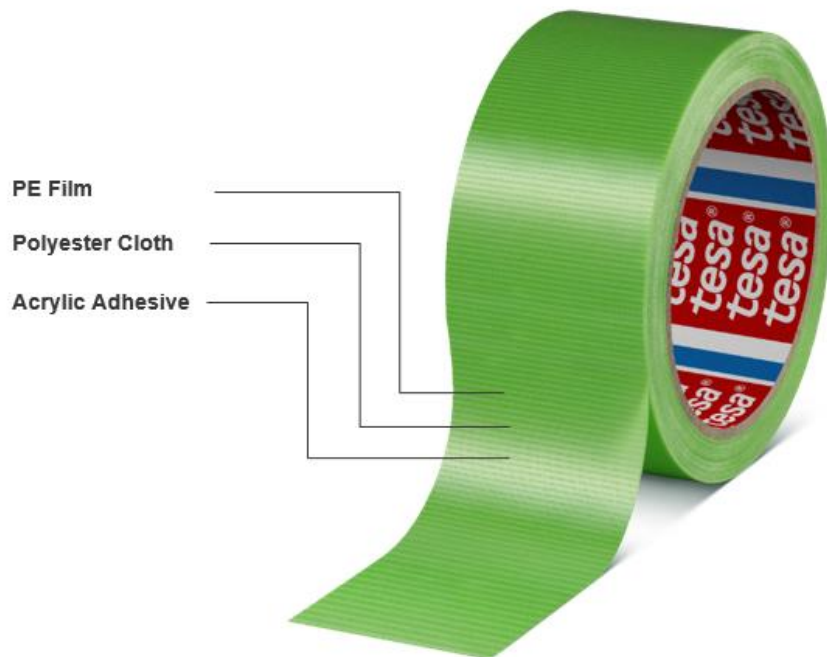

Mechelsesteenweg 434  
2650 Edegem  
[info@estools.be](mailto:info@estools.be)

	<b>tesa® 4621</b>
Backing	PE-Film, Polyester reinforcement
Color	Green
Total Thickness	130 µm
Liner	None
Adhesive	Acrylic
Adhesion to steel (ASTM)	3,7 N/cm
Elongation at break	20 %
<u>Tensile strength</u>	50 N/cm

**The perfect design for outdoor usage**

**TYPE 4621, GROEN , LENGTE 50M, BESTAAT IN BREEDTE 19,25,30,38mm,50mm**

## Features

- Gentle unwinding with no curling end
- Simply repositioned
- Easy to tear by hand in length and cross direction

- UV resistant and water repellent for months
- Residue-free removable up to 8 weeks
- Reinforced backing to withstand damages
- Green color

## Main applications

tesa® 4621 multipurpose cloth tape can be used for all kinds of outdoor purposes, such as:

- Masking for the painting of facades, coating of floor markings, plastering, etc.
- Holding protective layers such as plastic films and paper sheets in place
- Fastening and bundling of wires, cables and loose objects
- Plus a variety of further uses like taping lightweight signs onto walls and the sealing of boxes